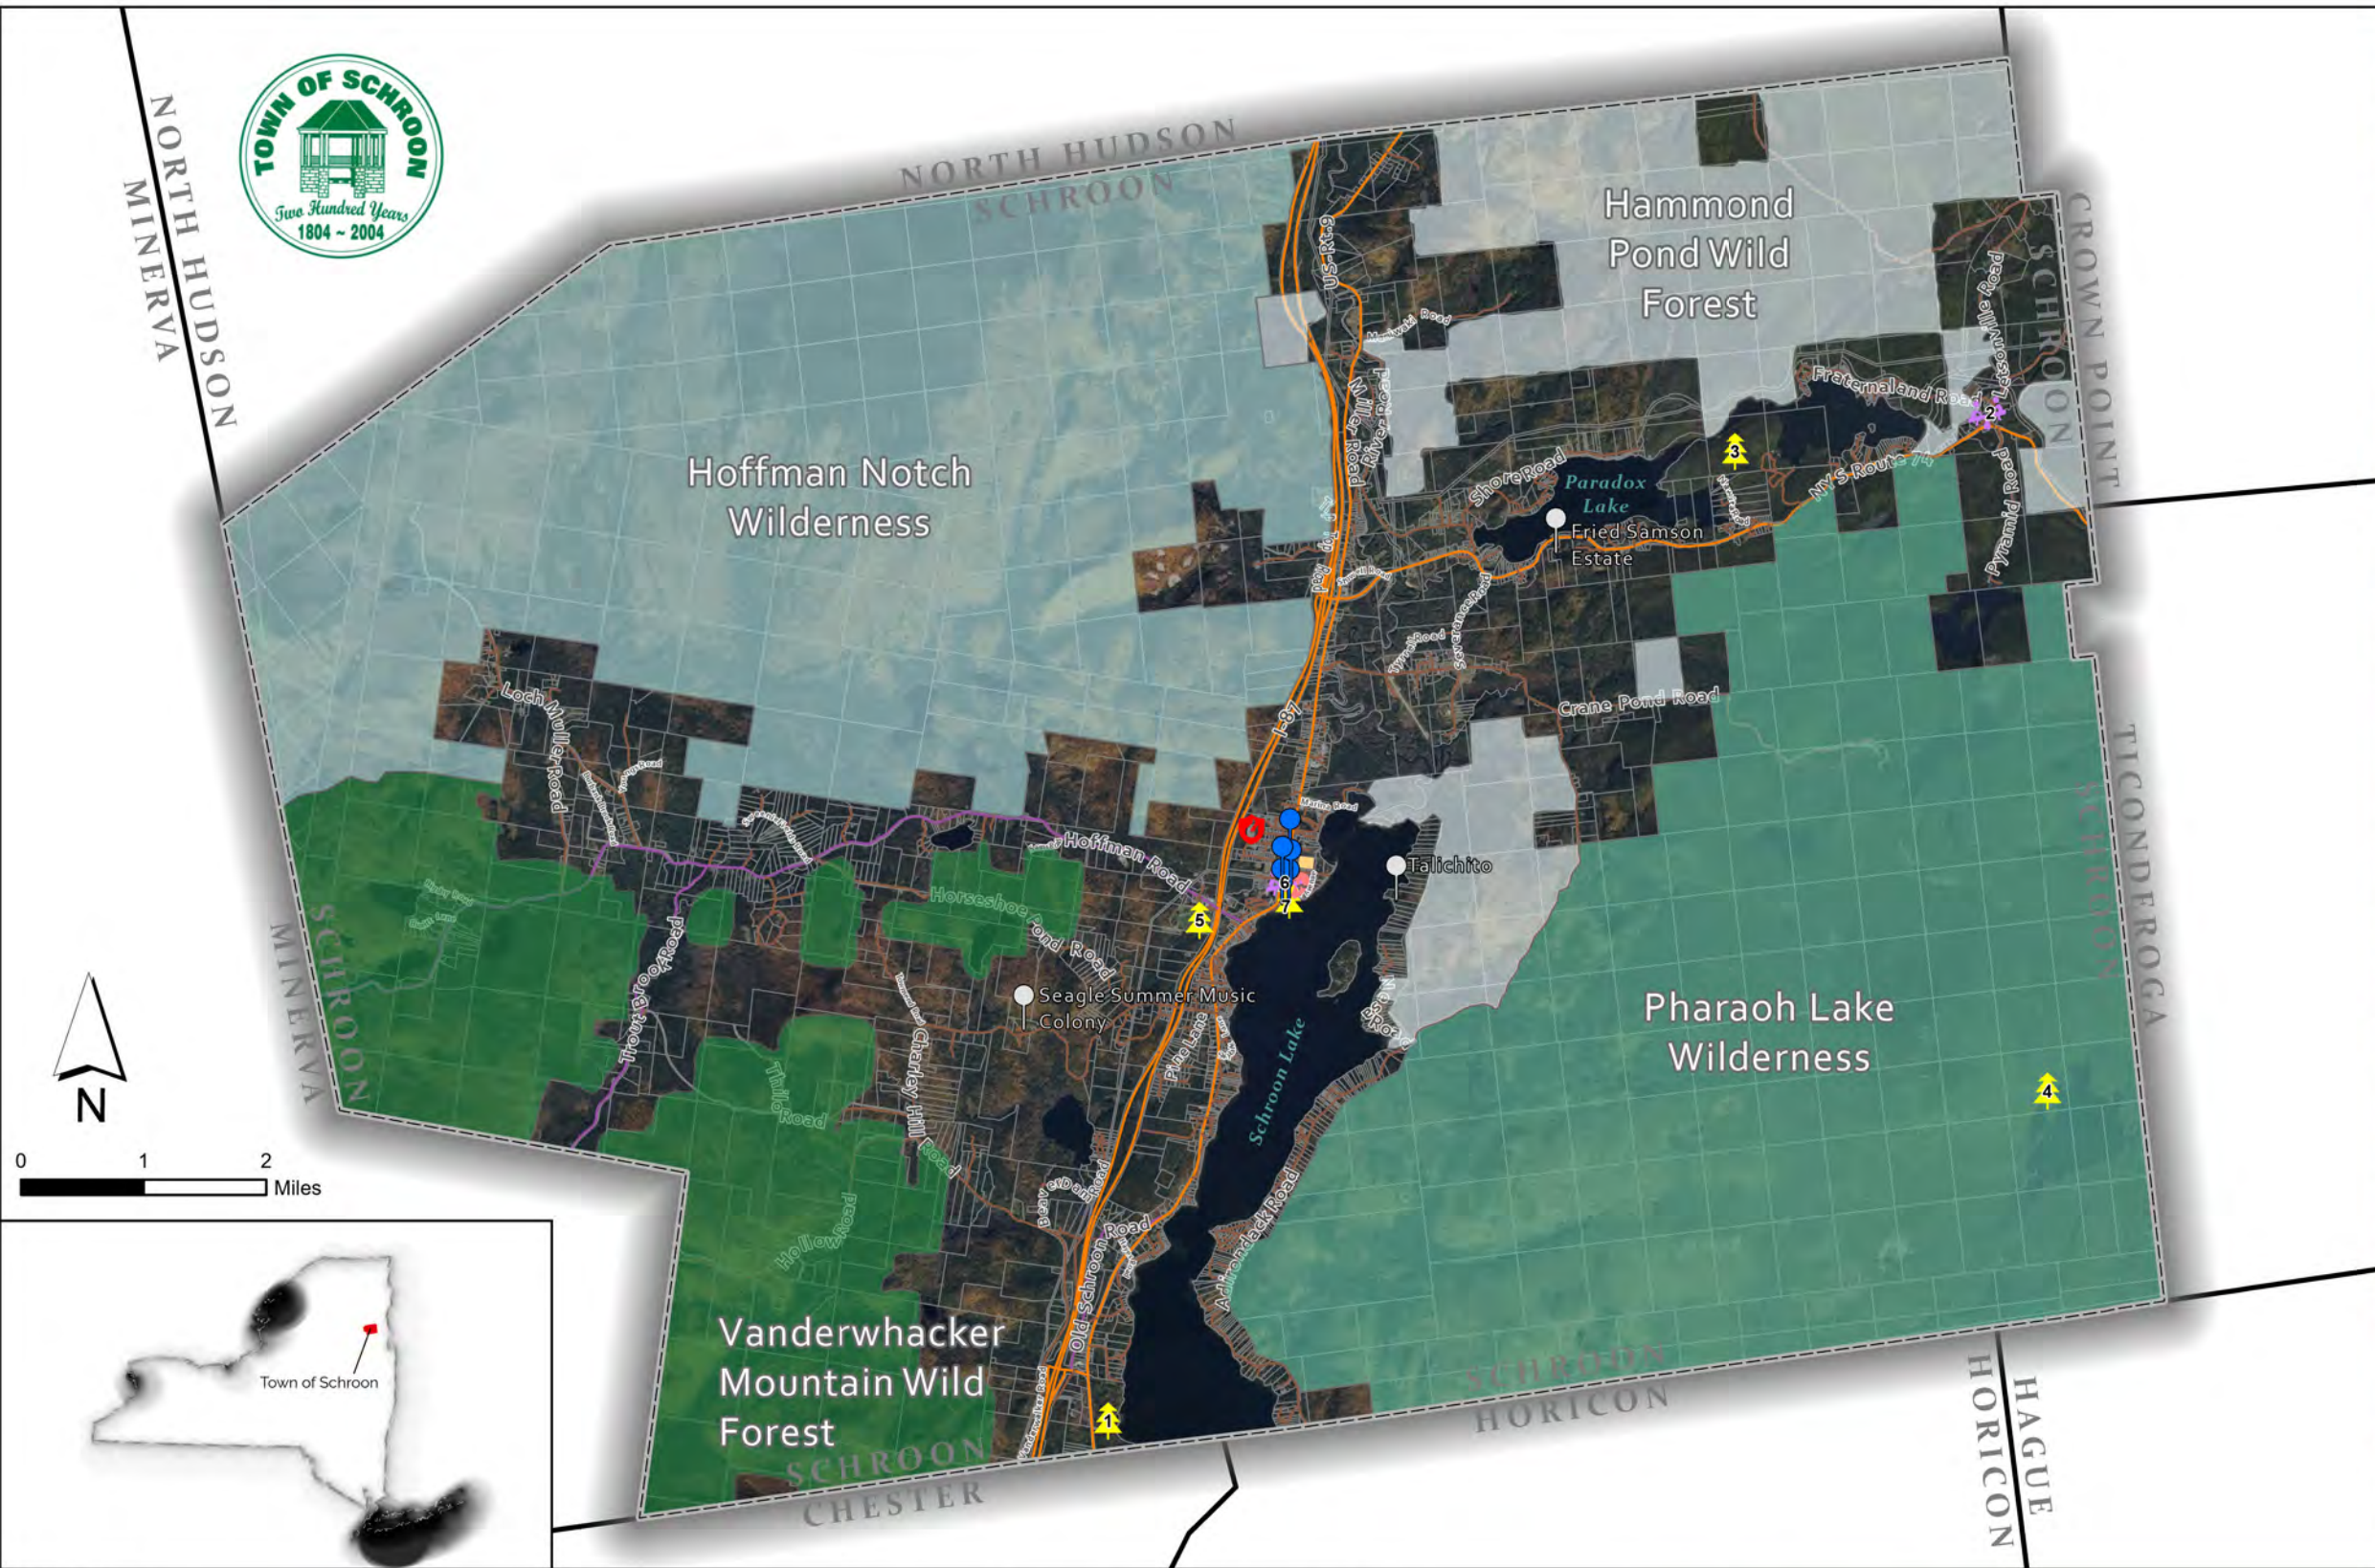

### Land Use:

- Single-Family Dwellings
- Two-Family Dwellings
- Multi-Family Dwelling
- Seasonal
- Mobile Homes
- Mobile Home Park
- Lodging
- Commercial
- Mixed Use
- Industrial
- Vacant Land
- Recreation and Entertainment
- Community Services
- Public Services
- Public Lands
- Agricultural

Clothier Planning & Consulting

Sources: Bing, 2023; LaBella, 2023; NYS GIS Clearinghouse, 2022; Regrid, 2023

Health & EMS Resources

Local Cultural Landmarks

Waste Water Treatment Plant

**Map Key**

- Town of Schroon
- Towns
- Essex County Tax Parcels
- State Route
- County Road
- Minor Roads
- Waste Water Treatment Plant
- Hammond Pond Wild Forest
- Hoffman Notch Wilderness
- Pharaoh Lake Wilderness
- Vanderwhacker Mountain Wild Forest
- Park/Forest
- Recreational Facility
- Local Historic/Cultural Site
- National Registered Historic Site
- Schroon Lake Health Center
- Schroon Lake Fire Dept

## Town of Schroon Comprehensive Plan Update