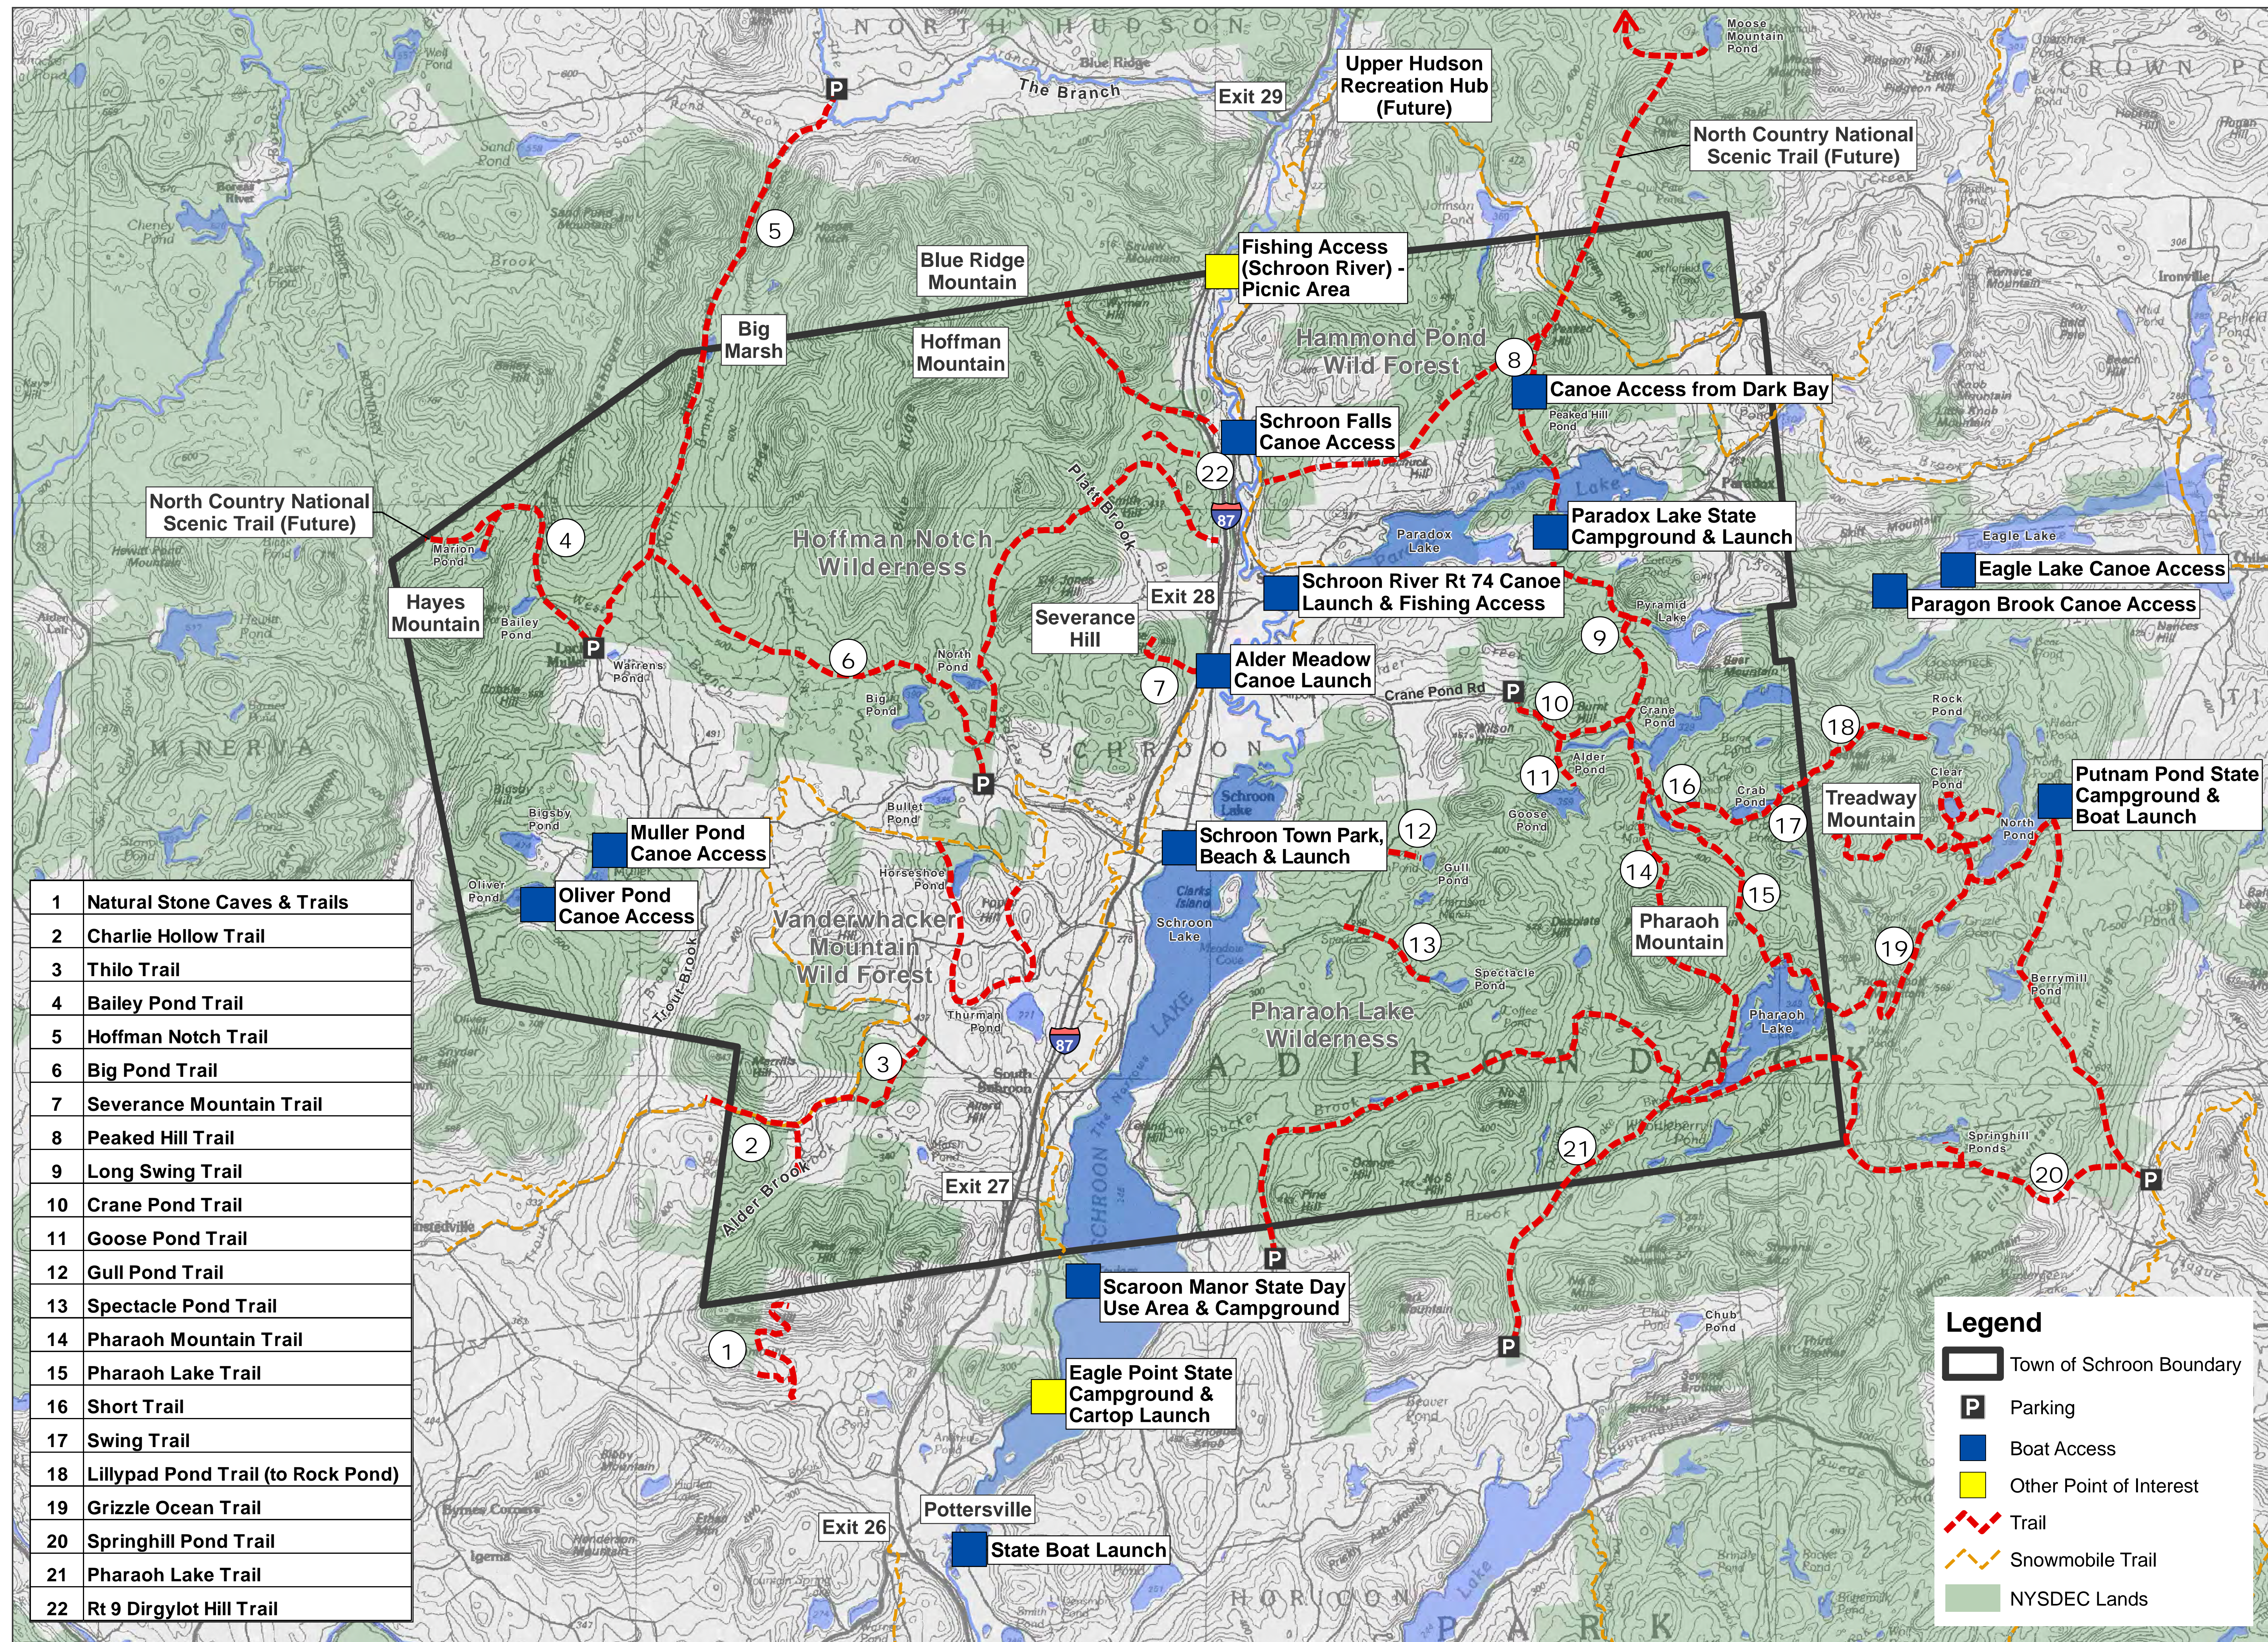

© the LA group 2017

**Town of Schroon**  
 Local Waterfront Revitalization Strategy  
**Inventory of Recreation Facilities and Trails**

Project: 2016138  
 Date: 08/29/2017