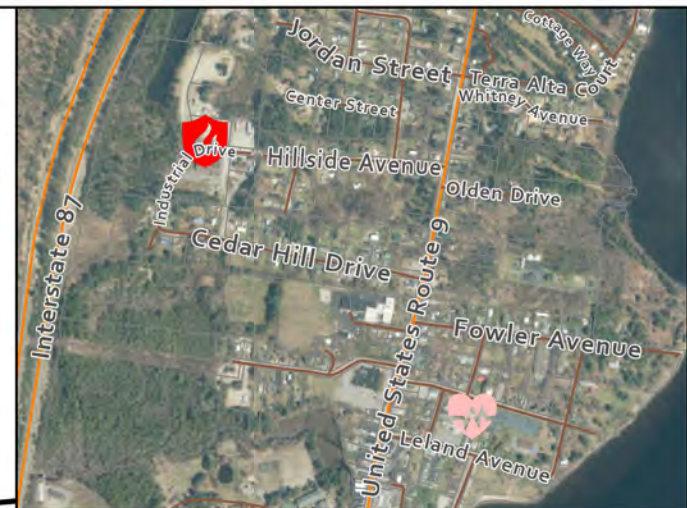

Clothier Planning & Consulting

Sources: Bing, 2023; LaBella, 2023; NYS GIS Clearinghouse, 2022; Regrid, 2023

Health & EMS Resources

Local Cultural Landmarks

Waste Water Treatment Plant

**Map Key**

- Town of Schroon
- Towns
- Essex County Tax Parcels
- State Route
- County Road
- Minor Roads
- Waste Water Treatment Plant
- Hammond Pond Wild Forest
- Hoffman Notch Wilderness
- Pharaoh Lake Wilderness
- Vanderwhacker Mountain Wild Forest
- Park/Forest
- Recreational Facility
- Local Historic/Cultural Site
- National Registered Historic Site
- Schroon Lake Health Center
- Schroon Lake Fire Dept