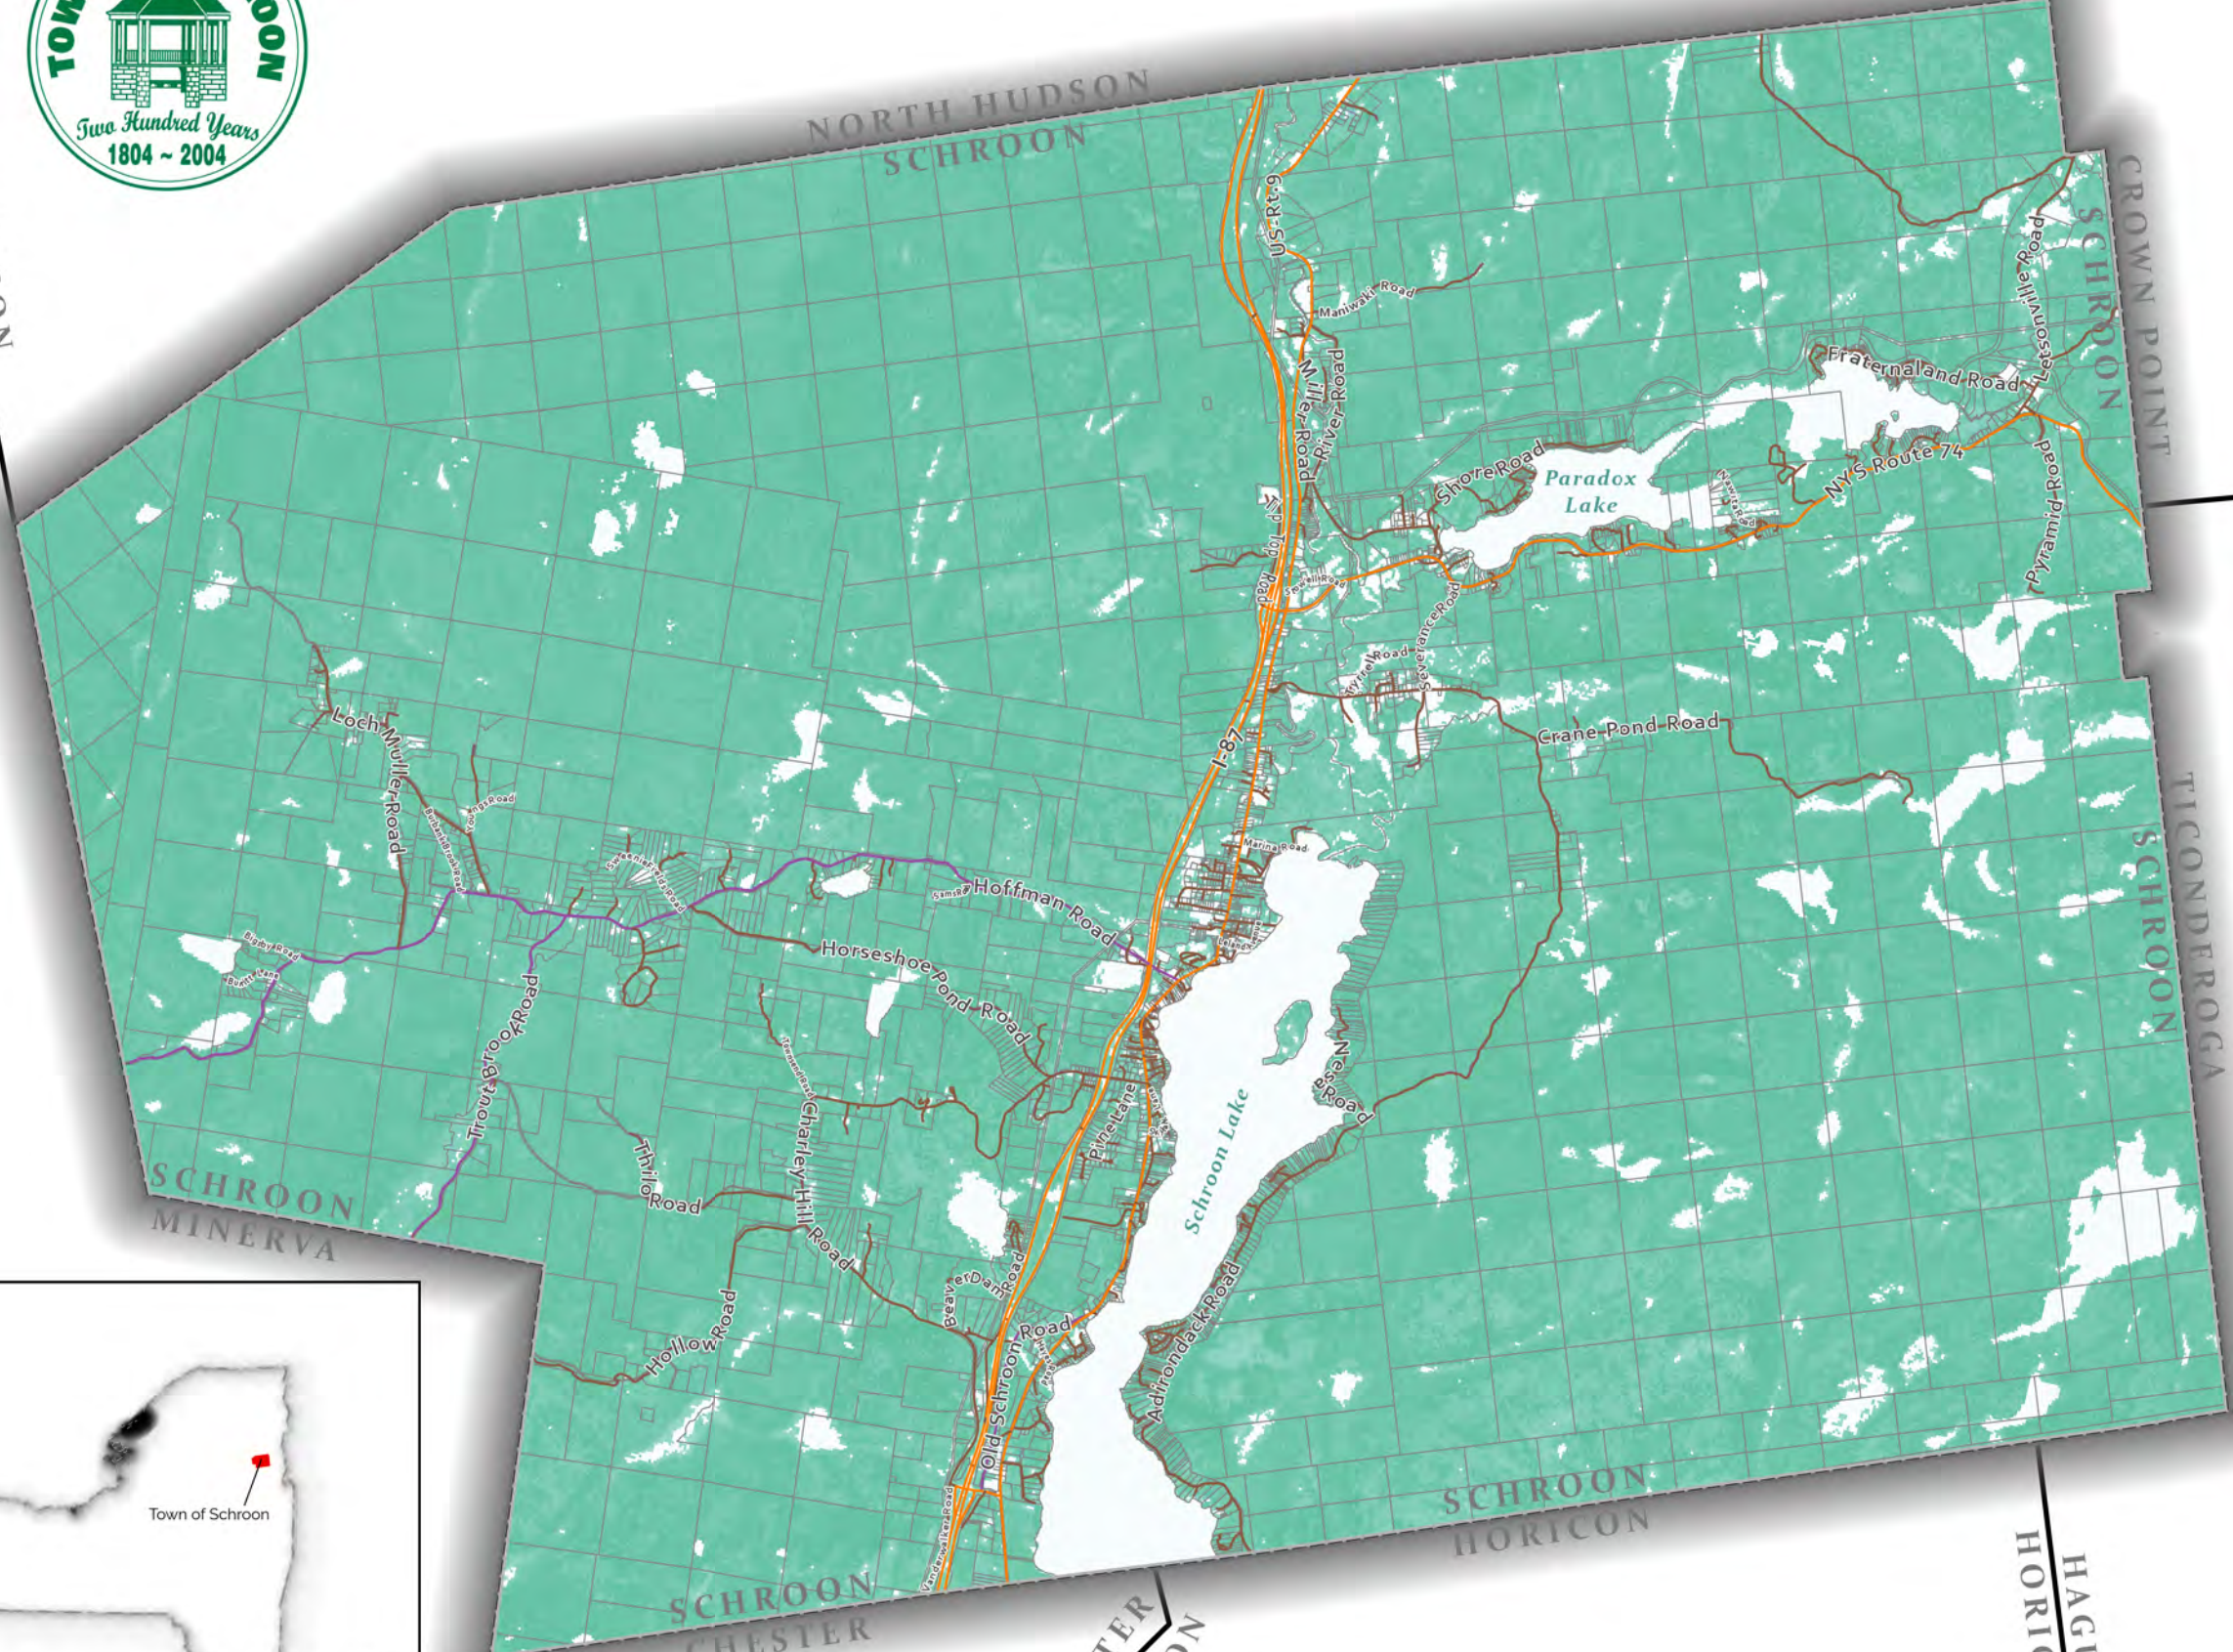

Town of Schroom Comprehensive Plan Update

Natural Resources - Forest/Tree Cover

Essex County, NY

Map Key

- Town of Schroom
- Towns
- Essex County Tax Parcels
- State Route
- County Road
- Minor Roads

Forest/Tree Cover

- High Density
- Low Density

Clothier Planning & Consulting

Sources: Bing, 2023; LaBella, 2023; NYS GIS Clearinghouse, 2022; Regrid, 2023; USFS, 2023